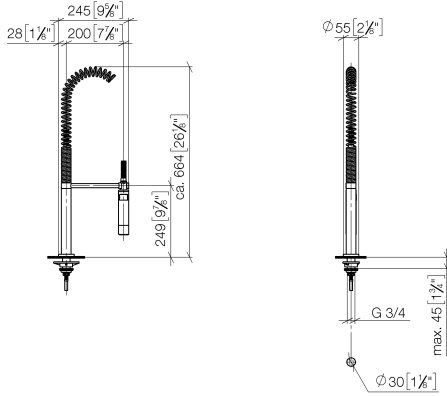

## META 02 Two-hole mixer with individual rosettes with profi spray set - Chrome

---

ST 110 100 6625

- 200mm projection
- pivotable spout 360°
- air-enriched flow and spray flow
- height of mixer 275 mm
- test
- height up to aerator 180 mm
- individual rosette diameter 55mm
- hole diameter spout 35 mm
- single-lever mixer hole diameter 35 mm
- profi spray hole diameter 30mm
- automatic spout/shower diverter
- sprayface with anti-scaling system
- max. flow 7 l/min at 3 bar flow pressure
- lead-free

## META 02 Two-hole mixer with individual rosettes with profi spray set - Chrome

---

ST 110 100 6625

- 200mm projection
- pivotable spout 360°
- air-enriched flow
- height of mixer 275 mm
- height up to aerator 180 mm
- hole diameter spout 35 mm
- single-lever mixer hole diameter 35 mm
- max. flow 7 l/min at 3 bar flow pressure
- lead-free

## META 02 Two-hole mixer with individual rosettes with profi spray set - Chrome

ST 110 100 6625

Fits: ELIO, TARA, TARA ULTRA

- spray flow
- automatic diverter for spout/Profi spray set
- height of mixer 665 mm
- individual rosette diameter 55mm
- profi spray hole diameter 30mm
- sprayface with anti-scaling system
- lead-free

## META 02 Two-hole mixer with individual rosettes with profi spray set - Chrome

---

ST 110 100 6625

**META 02 Two-hole mixer with individual rosettes with profi spray set - Chrome**

ST 110 100 6625

mm [inches]  
M 1:10