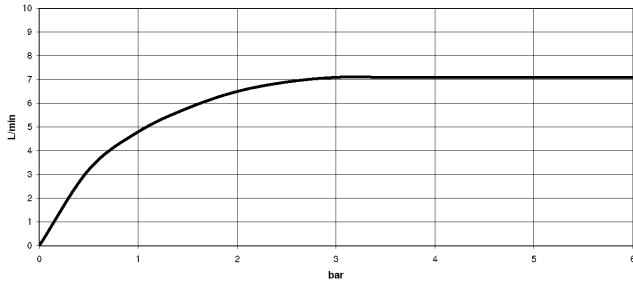

**Flow rate chart**

**Certificates**

LGA\_18901.

LGA\_28304.

Belgaqua\_22\_277\_2  
7\_3.

META 02 Two-hole mixer with individual rosettes with profi spray set - Chrome

ST 110 100 6625