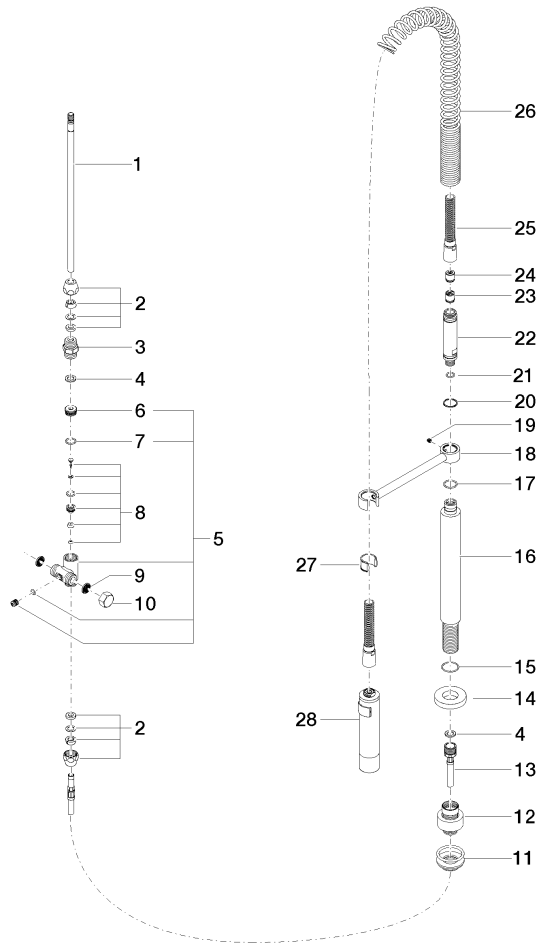

## META 02 Two-hole mixer with individual rosettes with profi spray set - Chrome

---

ST 110 100 6625

- 200mm projection
- pivotable spout 360°
- air-enriched flow and spray flow
- height of mixer 275 mm
- test
- height up to aerator 180 mm
- individual rosette diameter 55mm
- hole diameter spout 35 mm
- single-lever mixer hole diameter 35 mm
- profi spray hole diameter 30mm
- automatic spout/shower diverter
- sprayface with anti-scaling system
- max. flow 7 l/min at 3 bar flow pressure
- lead-free

**Flow rate chart**

**Certificates**

LGA\_18901.

LGA\_28304.

Belgaqua\_22\_277\_2  
7\_3.

META 02 Two-hole mixer with individual rosettes with profi spray set - Chrome

ST 110 100 6625

### Spare parts list

No.	Item Number	Name	Quantity used	Delivery time
1	04 24 02 046 01-07	pipe	1	10
2	90 23 30 040 00-00	threaded connector	2	10
3	90 24 03 168 00 90	nipple	1	2
4	90 14 20 002 00 90	seal	2	2
5	90 17 09 046 10 90	diverter	1	2
6	09 24 04 112 10 90	nipple	1	2
7	90 14 10 033 00 90	seal	1	2
8	90 21 10 031 10 90	diverter	1	2
9	09 23 01 039 90	sieve	2	2
10	04 21 02 006 00 92	cap	1	2
11	04 23 10 004 03 90	fixing set	1	2
12	12 780 970 90	Extension set -	1	60
13	09 30 04 067 90	hose	1	2
14	09 28 10 064-00	rosette	1	10
15	09 14 10 120 90	seal	1	2
16	09 11 10 066 10-00	connection	1	60
17	09 14 10 031 90	seal	1	2
18	04 17 20 014 00-00	holder	1	10
19	09 31 11 049 90	pin	1	2
20	09 14 15 012 90	ring	1	2
21	09 14 10 003 90	seal	1	2
22	09 30 01 067 10-00	adaptor	1	10
23	90 23 01 141 00 90	back-flow preventer	1	2
24	09 23 01 046 90	back-flow preventer	1	2
25	90 30 02 065 00-00	hose	1	10
26	09 16 02 034 90	spring	1	2
27	90 18 40 035 00 90	sleeve	1	2
28	04 12 11 094 10-00	shower	1	10